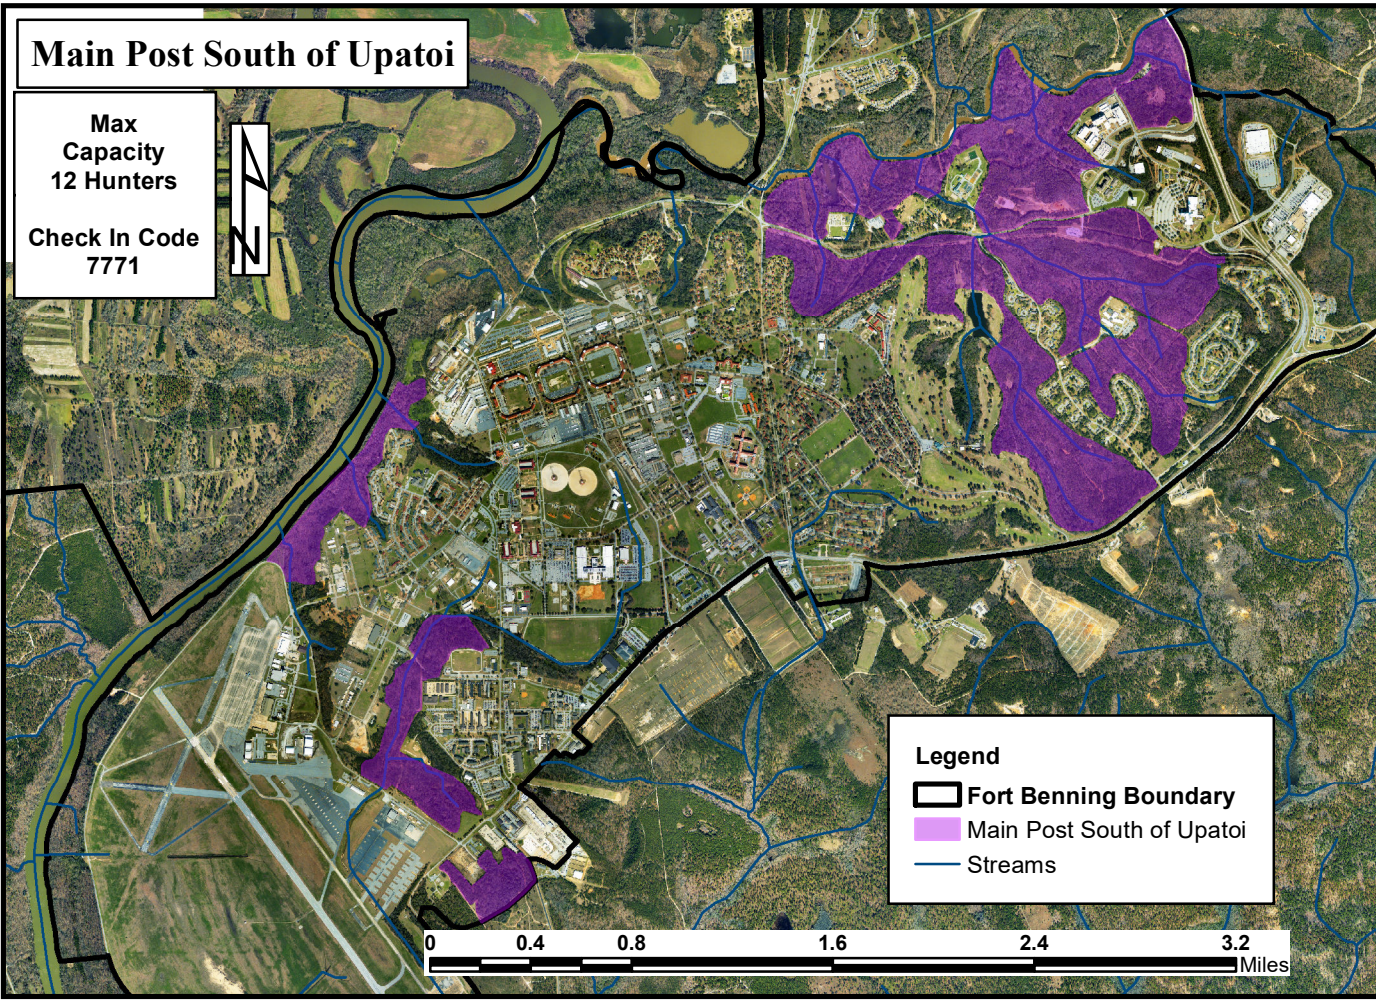

# Main Post South of Upatoi

Max  
Capacity  
12 Hunters

Check In Code  
7771

## Legend

-  Fort Benning Boundary
-  Main Post South of Upatoi
-  Streams